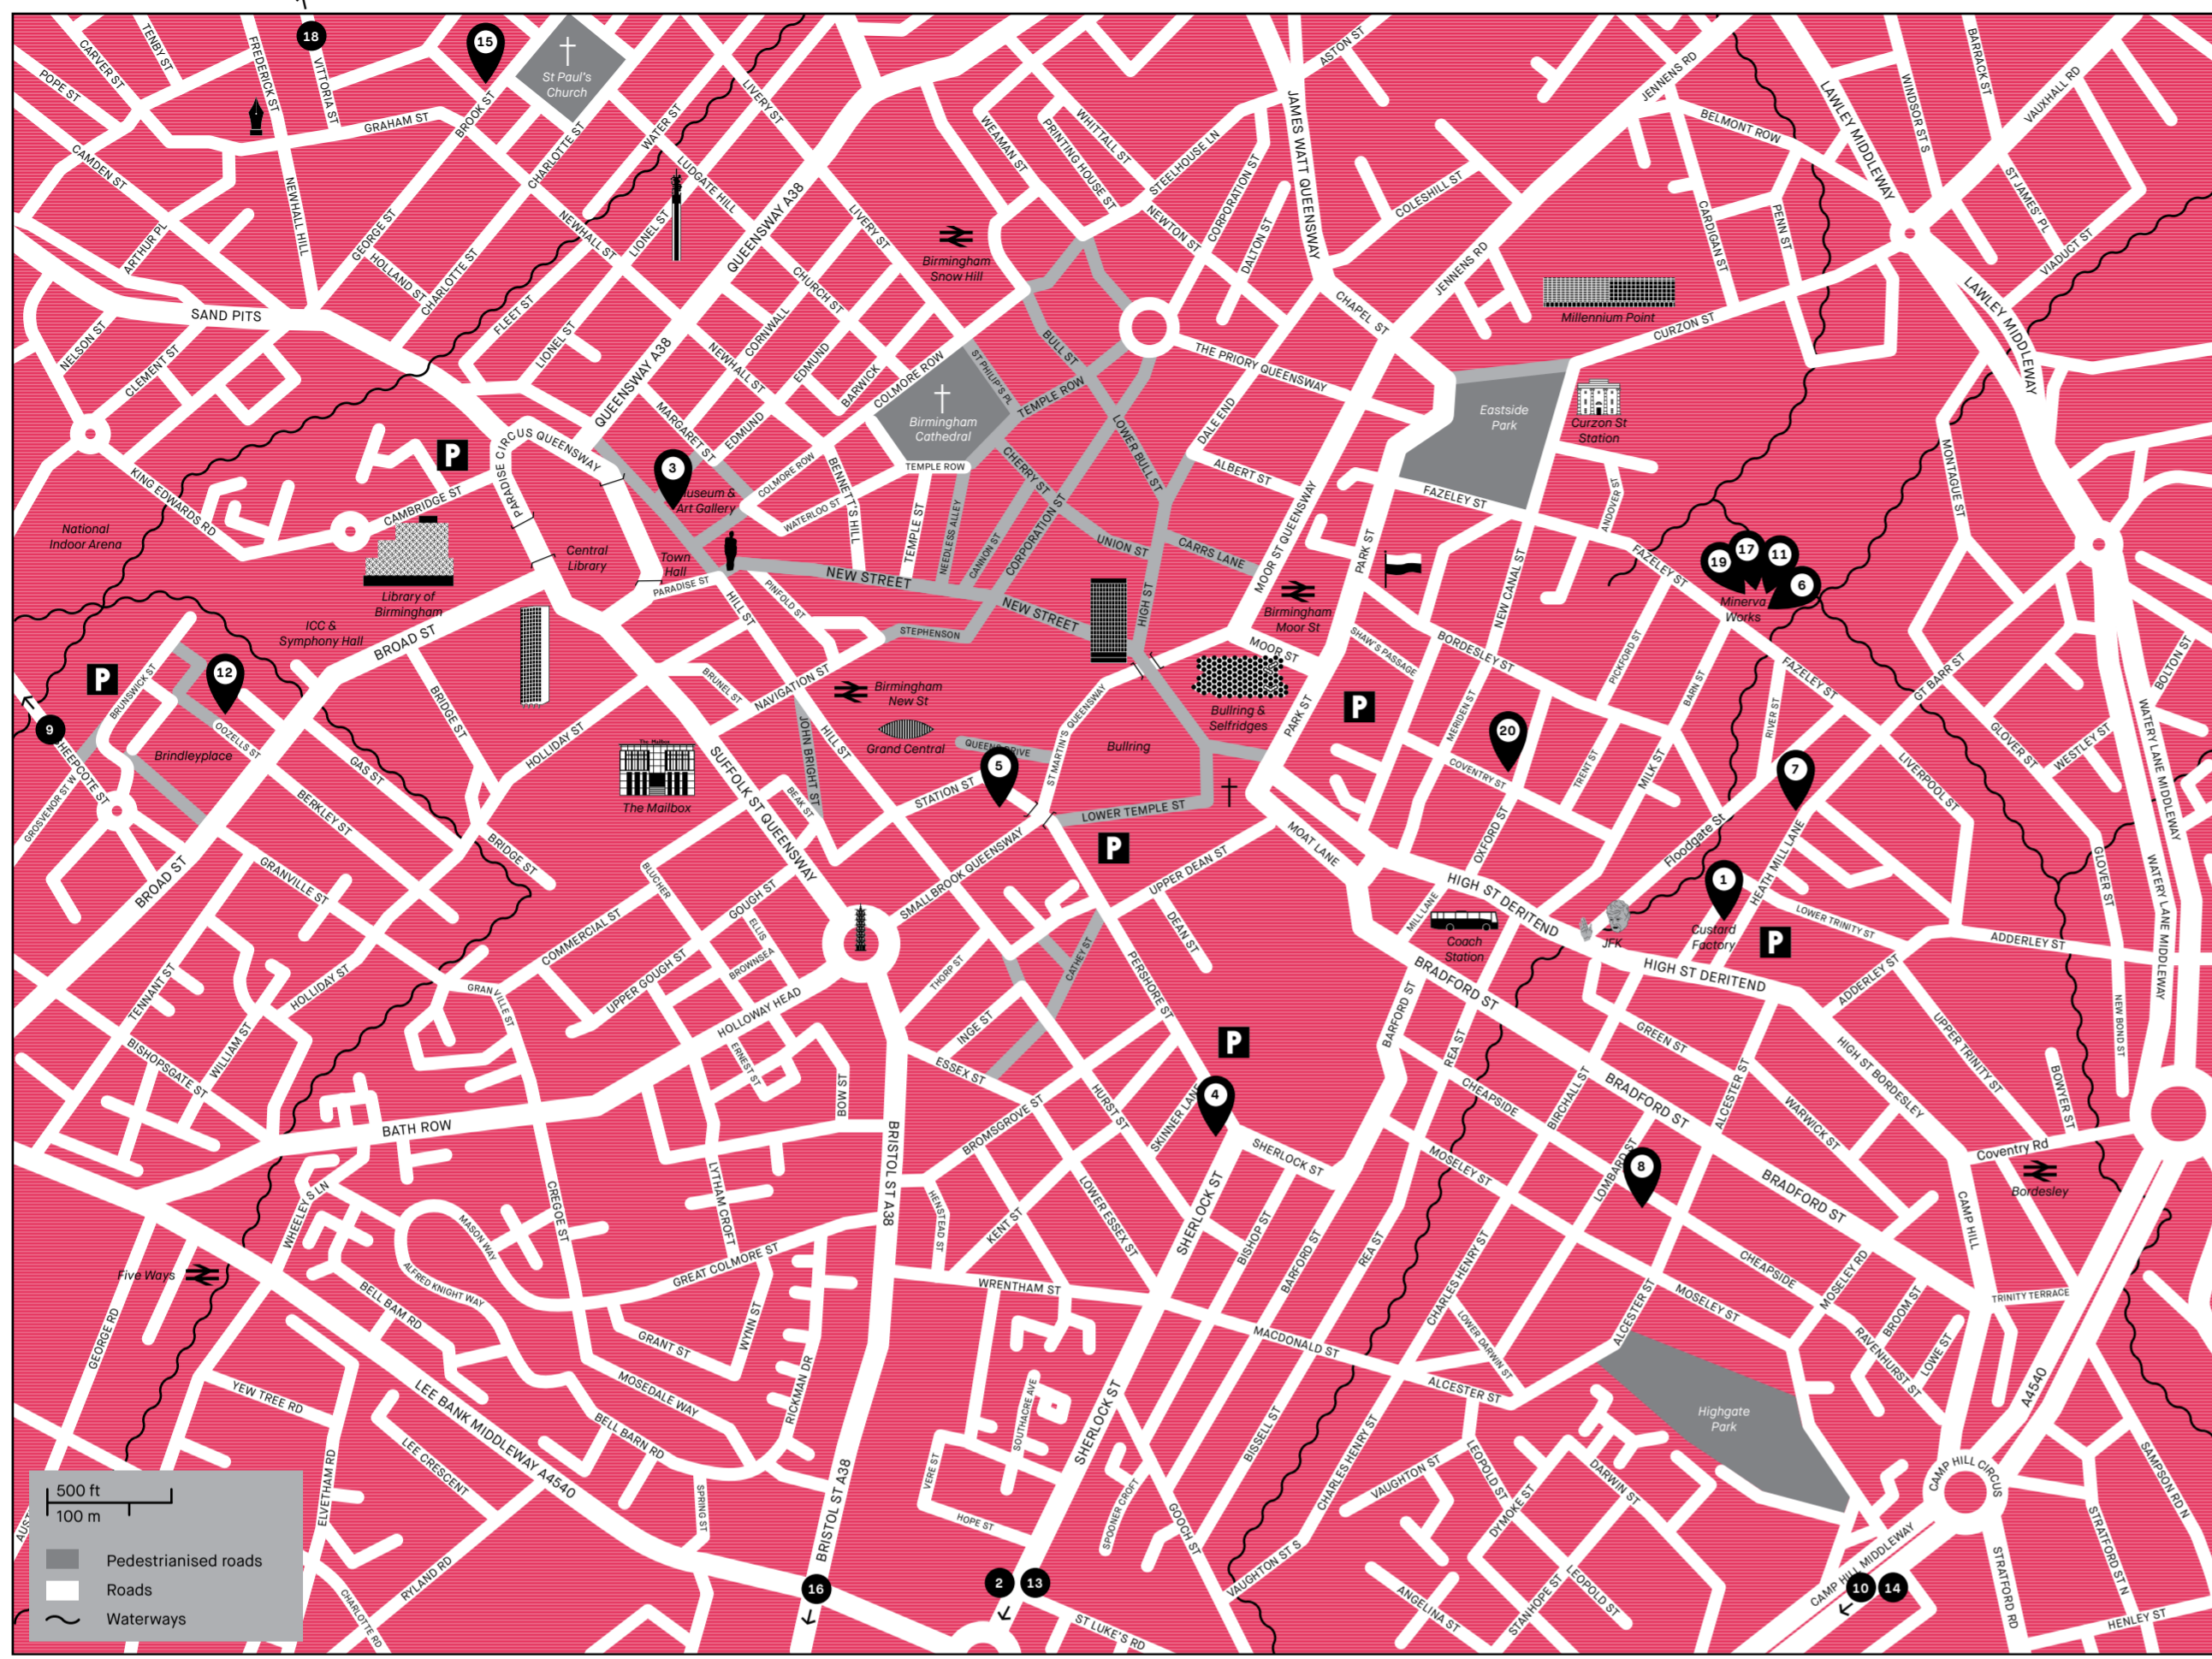

Walking times

BOM → Eastside Projects, 17 minutes
BMAG → Stryx, 19 minutes
Vittoria St Gallery → RBSA, 5 minutes
Parkside Gallery → Grand Union, 10 minutes

[*] = Roaming/various venues

A H CONTEMPORARY GLASS GALLERY & STUDIO [1]
15 Greenhouse
Gibb Street Custard Factory
Digbeth B9 4AA
Tues–Sat 11am–5pm
ahcontemporaryglass.co.uk

Abstract Glass
An ongoing exhibition of handmade glass artworks.
Beginner's Weekend Fusing and Slumping Course
Learn how to work with glass and kiln-form processes at our studio in the Custard Factory. Please contact us for further information and dates of our next course.

ARTEFACT [2]
1464 Pershore Road
Stirchley B30 2BL
Weds–Sat 11am–5pm
Open late Thurs and Fri
(Except Digbeth First Fridays)
artefactstirchley.co.uk

See website for programme details.

BIRMINGHAM MUSEUM & ART GALLERY [3]
Chamberlain Square B3 3DH
Mon–Thu 10am–5pm
Fri 10.30am–5pm
Sat & Sun 10am–5pm
birminghammuseums.org.uk

Vanley Burke: Photographing Birmingham (1968–2011) 10/02–01/07
Poignant and everyday moments of life in Birmingham, from ground-breaking photographer Vanley Burke.
The Everyday and Extraordinary 09/06–09/11
An eclectic and surreal exhibition, where the everyday and extraordinary come together.

BIRMINGHAM PRINTMAKERS [4]
Unit 312 Jubilee Centre
130 Pershore Street B5 6ND
See website for opening times
birminghamprintmakers.org

See website for programme details.

BOM [5]
1 Dudley Street B5 4EG
Weds–Sat 12–5pm
From 19 May
bom.org.uk

See website for programme details.

CENTRALA [6]
4 Minerva Works
158 Fazeley Street
Digbeth B5 5RS
Weds–Sat 11am–6pm
centrala-space.org.uk